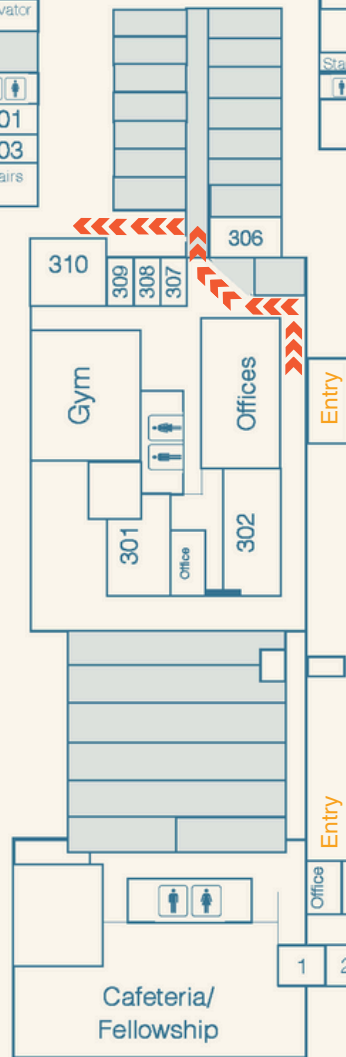

Stairs	Elevator
	2 nd 510
♿♿	F L O O R
513	♿♿ 512
515	514
	Stairs

Stairs	Elevator
500	1 st
♿♿	F L O O R
502	♿♿ 501
504	503
	Stairs

Entry

Entry

Entry

Entry

GRIFFIN FIRST ASSEMBLY
WORSHIP CENTER

Entry

Entry

Special thanks to Pastor Glen Wolf and Griffin First Assembly for hosting CTC24